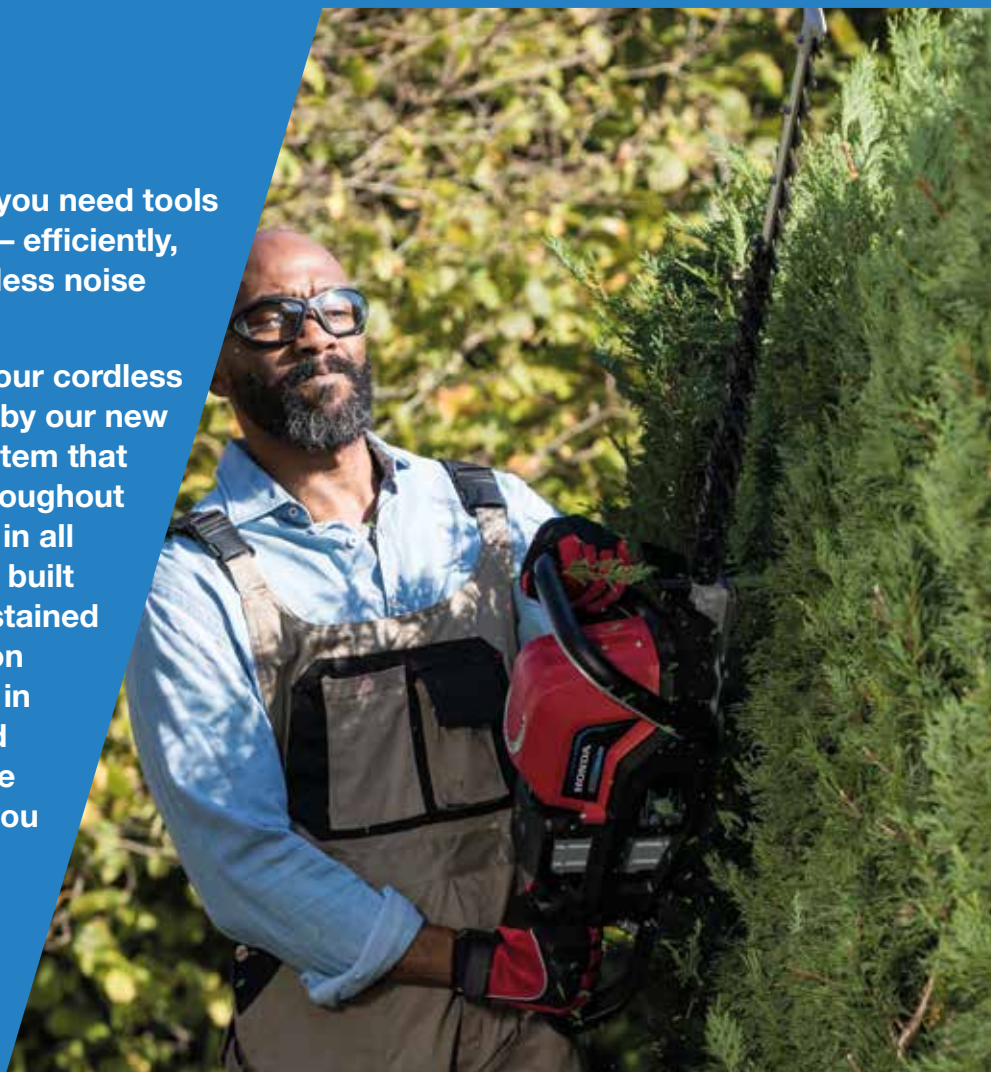

NEW

Cordless Handheld Range

When the going gets tough, you need tools that work as hard as you do – efficiently, effectively and without needless noise or breaks.

Designed for professionals, our cordless handheld tools are powered by our new Honda Universal Battery System that delivers sustained power throughout its charge. Designed for use in all weather conditions*, they are built for comfortable use over sustained periods and run on a common battery that can be changed in seconds – so you never need to stop for long. Together, the range gives you everything you need to get the job done.

*Only applies when used in combination with the 9Ah DPW3690XA battery.